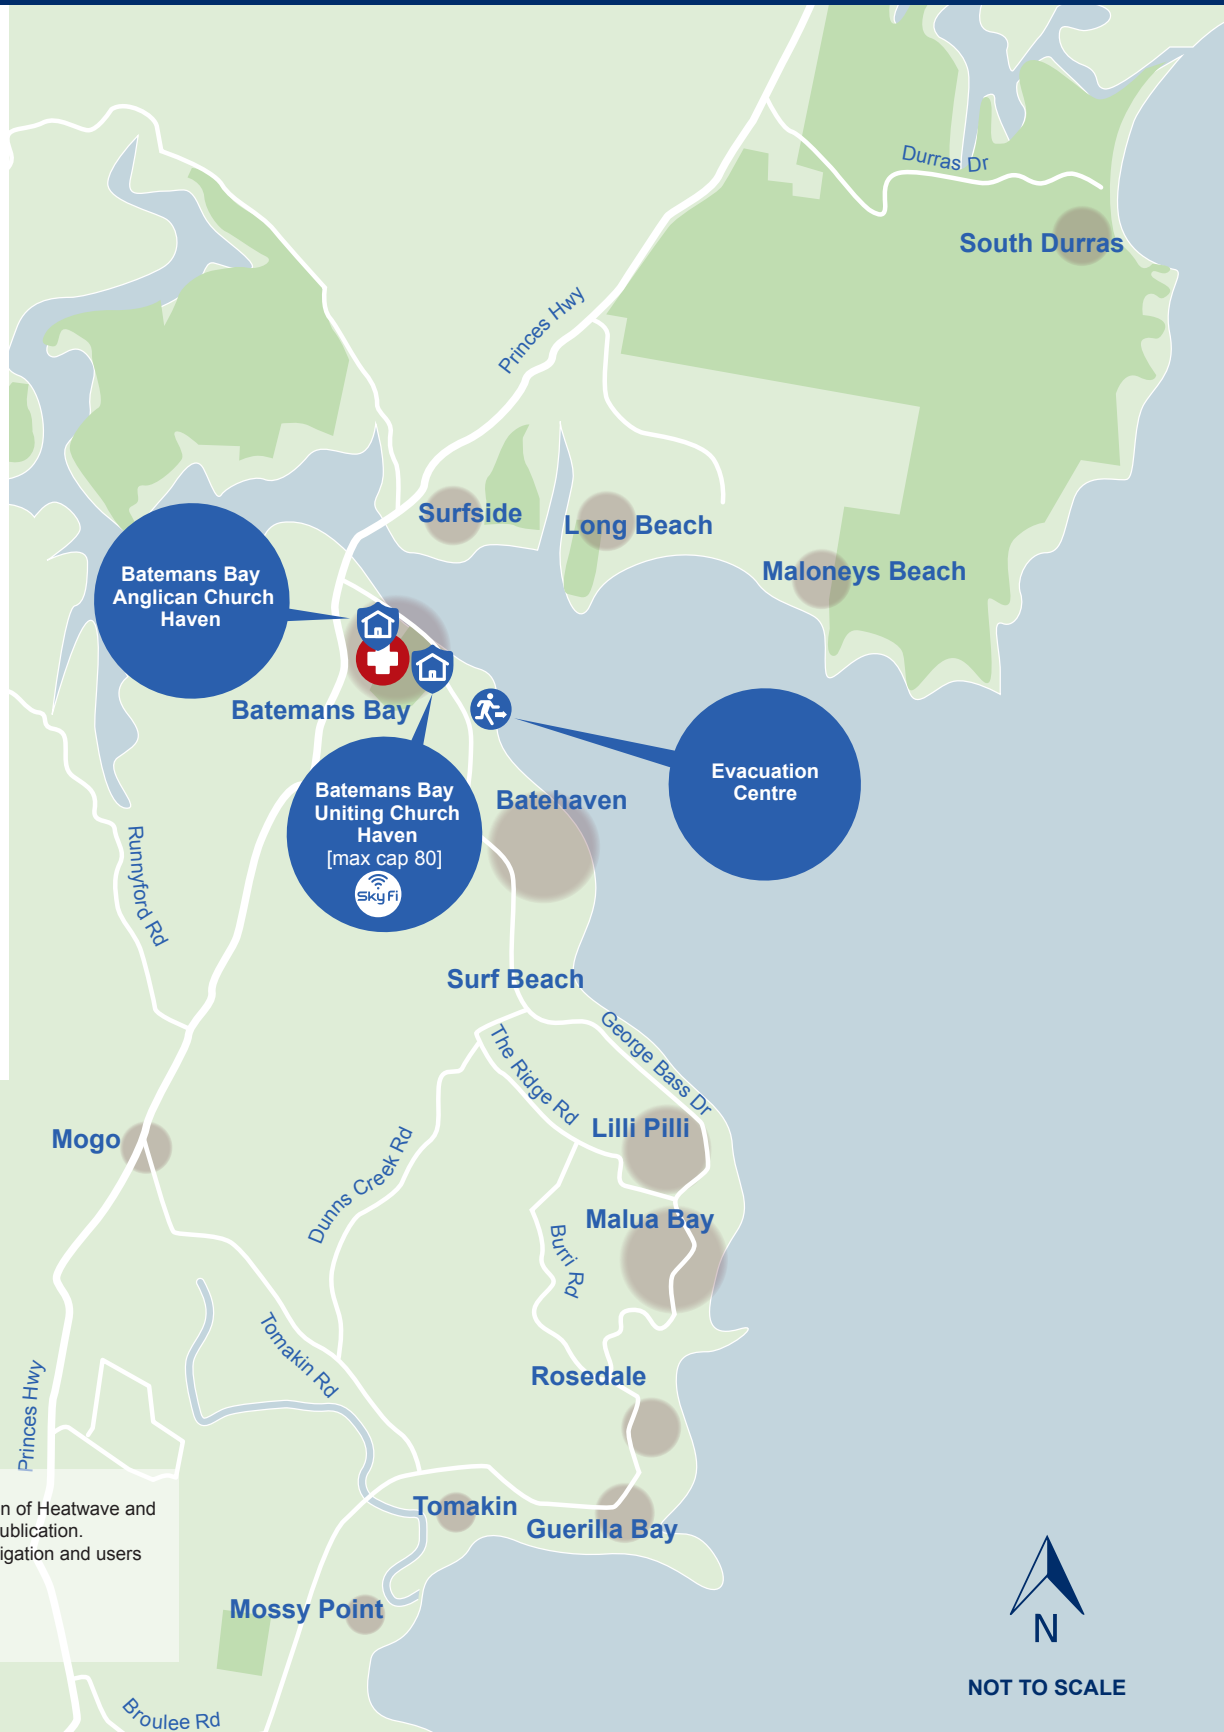

Batemans Bay and District Heatwave and Bushfire Havens

Key To Map Symbols

-  National Park
-  Population centre
-  Hospital
-  Heatwave and Bushfire Havens
-  Evacuation Centre
-  Members only
-  SkyFi available

Havens

Batemans Bay Uniting Church
2 Catlin Ave Batemans Bay
02 44726098

Batemans Bay Anglican Church
6 Herarde St Batemans Bay
02 44725822

Evacuation Centre

Batemans Bay
Basketball Stadium
Beach Road
Batemans Bay

This map shows the general location of Heatwave and Bushfire Havens as at the date of publication. It is not intended to be used for navigation and users rely on this map at their own risk.

Edition 14 December 2024