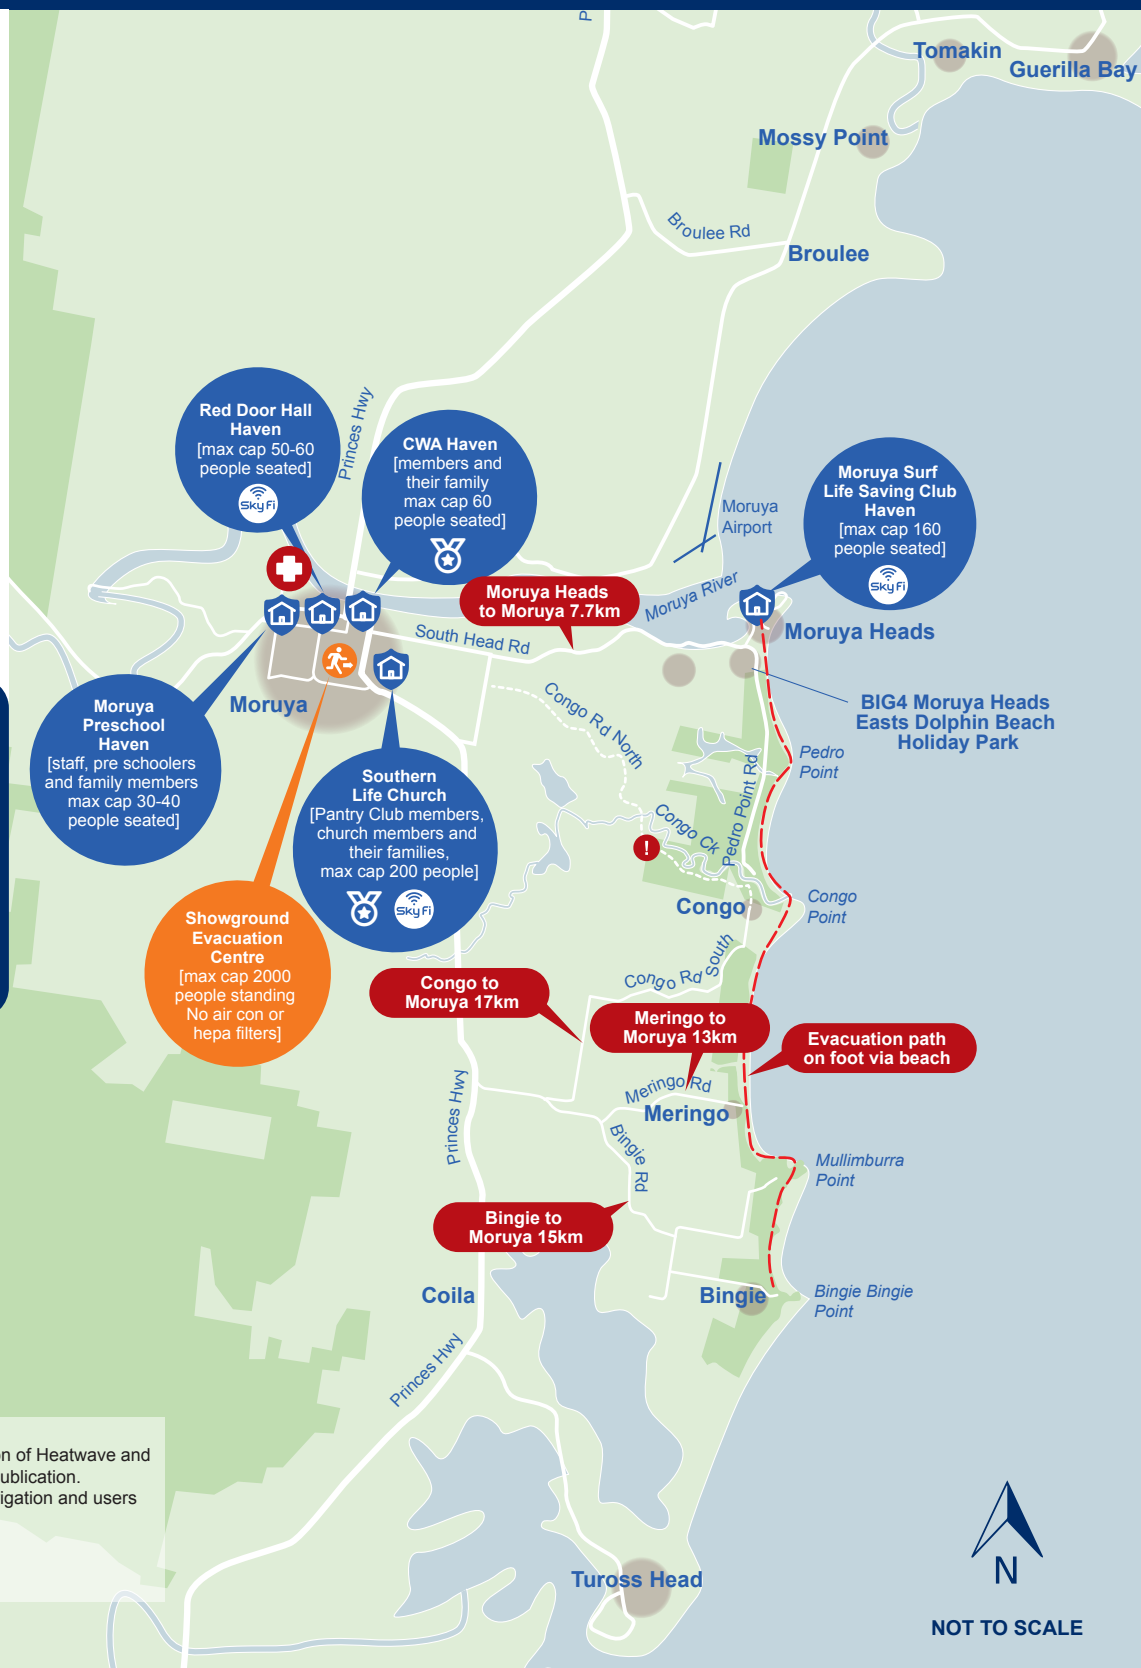

Moruya and District Heatwave and Bushfire Havens

Key To Map Symbols

- National Park
- Population centre
- Hospital
- Heatwave and Bushfire Havens
- Evacuation Centre
- SkyFi available
- Members only
- Evacuation on foot
- Road closed since Nov 2021

Find detailed listings of all havens here:
shasa.com.au/be-prepared/heatwave-and-bushfire-havens/

This map shows the general location of Heatwave and Bushfire Havens as at the date of publication. It is not intended to be used for navigation and users rely on this map at their own risk.

Edition 09 January 2026

NOT TO SCALE

SHASA
Southcoast Health and Sustainability Alliance

The Southcoast Health and Sustainability Alliance (SHASA) is an alliance of Eurobodalla community members.

shasa.com.au 0467 558 645